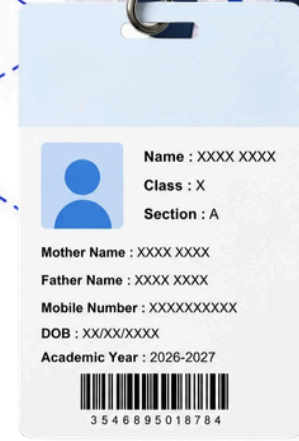

INSTANT ALERTS

Receive immediate notifications in case of emergencies.

Location Tracking

Track your child's location anytime with reliable GPS-enabled technology.

PARENT CONNECT

Stay connected with your child through easy-to-use mobile app access.

LONG-LASTING

Optimized battery performance for uninterrupted tracking.

GPS SMART ID CARD FOR STUDENTS

Smart Student Safety & Tracking Solution

Keep students safe, connected, and easily traceable with the GPS ID Card. Designed in a lightweight card format, it works as a smart student identification card while providing real-time location tracking and instant safety alerts for parents and schools.

SMART TRACKING FEATURES

Child Location Tracking

Track student location anytime through a smartphone.

Find Nearby Feature

Quickly locate the card using an instant sound alert.

Left-Behind Alerts

Receive notifications if the card is left behind or separated from the user.